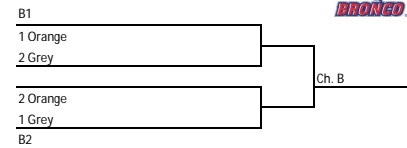

Valley Coaches in Shetland-Pinto-Mustang- Bronco -Pony-meeting will be at the Community building on 6th St. at 7:00pm. July 6th

C.C. & Kingsville Coaches in Shetland-Pinto-Mustang- Bronco -Pony-meeting will be at Kleberg Klerberg at 7:00 pm. July 7th