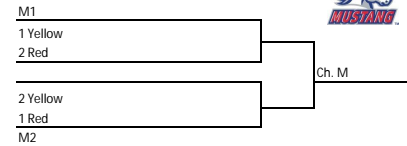

Fast Pitch PONY Regional Tournament Bracket

San Benito Stookey Park Fields

July 10 -12, 2009

Bronco and Pony Pool Games

Friday	F3	F4	F5
4:00PM	1-2	1-2	1-2
5:30 PM	1-2	3-4	3-4
7:00 PM	3-4	3-4	5-1
8:30 PM	5-1	5-1	5-1

Saturday	F3	F4	F5
8:00 AM	3-2	3-2	3-2
9:30 AM	3-2	4-1	4-1
11:00 AM	4-1	4-1	2-5
12:30 PM	2-5	2-5	2-5
2:00 PM	No Games		
3:30 PM	No Games		
5:00 PM	1-3	1-3	1-3
6:30 PM	1-3	4-5	4-5
8:00 PM	4-5	4-5	

Sunday	F3	F4	F5
8:00 AM	3-5	3-5	5-3
9:30 AM	5-3	2-4	2-4
11:00 AM	2-4	2-4	
12:30 PM			
2:00 PM	B1	P2	
3:15 PM	B2	P1	
4:30 PM			
6:00 PM	Ch. B	Ch. P	

Bronco Orange			W	L
1	1st	Brush Country	/	
2	2nd	Sebastian	/	
3	3rd	McAllen 2 All-Stars	/	
4	4th	Mercedes	/	
5	1st	McAllen United Angels	/	

Pony Green			W	L
1	2nd CC	Thunder Kingsville	/	
2	2nd	Weslaco Nemisis	/	
3	3rd	La Villa	/	
4	4th	Weslaco Purple Heat	/	
5	1st	Harlingen FP	/	

Mustang Pool Games

Friday	F2	F1
4:00PM	1-2	1-2
5:30 PM	3-4	3-4
7:00 PM	2-5	2-5
8:30 PM	No Games	

Saturday	F2	F1
8:00 AM	1-3	1-3
9:30 AM	4-5	4-5
11:00 AM	3-2	3-2
12:30 PM	4-1	4-1
2:00 PM	No Games	
3:30 PM	No Games	
5:00 PM	No Games	
6:30 PM	No Games	
8:00 PM	No Games	

Sunday	F2	F1
8:00 AM	5-3	5-3
9:30 AM	2-4	2-4
11:00 AM	5-1	5-1
2:00 PM	M1	
3:15 PM	M2	
4:30 PM		
6:00 PM	Ch.M	

Bronco Grey			W	L
1	5th	Weslaco Lady Sabers	/	
2	2nd	Edinburg Glory	/	
3	3rd	Los Fresnos	/	
4	4th	Edcouch-Elsa	/	
5	1st	Harlingen FP	/	

Pony Blue			W	L
1	1st CC	Quake CC	/	
2	2nd	Los Fresnos	/	
3	3rd	McAllen 2 (Hidalgo)	/	
4	4th	San Benito	/	
5	1st	Weslaco Extreme Force	/	

Mustang Red				W	L
1	1st	McAllen All-Stars	/		
2	4th	Harlingen FP	/		
3	3rd	Edcouch-Elsa	/		
4	2nd	Mercedes	/		
5	1st	Firecrackers CC	/		

Mustang Yellow				W	L
1	1st	SB Lady Hounds	/		
2	4th	Weslaco Dangerous Divas	/		
3	3rd	Rio Hondo	/		
4	2nd	Edinburg Glory	/		
5	2nd	Brush Country Thunder	/