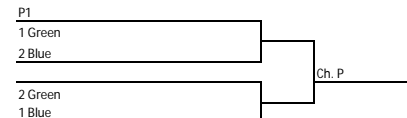

Valley Coaches in Shetland-Pinto-Mustang- Bronco -Pony-meeting will be at the Community building on 6th St. at 7:00pm. July 6th

C.C. & Kingsville Coaches in Shetland-Pinto-Mustang- Bronco -Pony-meeting will be at Kleberg Klerberg at 7:00 pm. July 7th