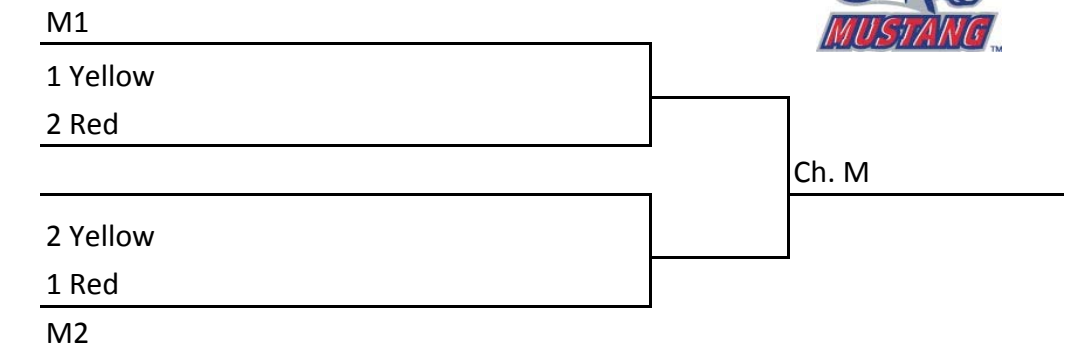

Fast Pitch PONY Regional Tournament Bracket

Sparkling City Girls Softball Fields

July 11 -13, 2008

Bronco and Pony Pool Games

Friday	F3	F4	F5
4:00PM	1-2	1-2	1-2
5:30 PM	1-2	3-4	3-4
7:00 PM	3-4	3-4	5-1
8:30 PM	5-1	5-1	5-1

Saturday	F3	F4	F5
8:00 AM	3-2	3-2	3-2
9:30 AM	3-2	4-1	4-1
11:00 AM	4-1	4-1	2-5
12:30 PM	2-5	2-5	2-5
2:00 PM	No Games		
3:30 PM	No Games		
5:00 PM	1-3	1-3	1-3
6:30 PM	1-3	4-5	4-5
8:00 PM	4-5	4-5	

Sunday	F3	F4	F5
8:00 AM	2-4	3-5	2-4
9:30 AM	5-3	3-5	5-3
11:00 AM	2-4	2-4	
12:30 PM			
2:00 PM	B1	P2	
3:15 PM	B2	P1	
4:30 PM			
6:00 PM	Ch. B	Ch. P	

Bronco Orange			W	L
1	1st	BC Thunder	/	
2	2nd	San Benito	/	
3	3rd	Edcouch Elsa	/	
4	4th	Mercedes	/	
5	1st	Weslaco Hot Shots	/	

Pony Green			W	L
1	5th	Mercedes	/	
2	2nd	McAllen Heat	/	
3	3rd	La Feria	/	
4	4th	Pharr	/	
5	1st	San Benito	/	

Park Address: 3901 Greenwood Drive
Corpus Christi, TX 78416

Mustang Pool Games

Friday	F2	F1
4:00PM	1-2	1-2
5:30 PM	3-4	3-4
7:00 PM	2-5	2-5
8:30 PM	No Games	

Saturday	F2	F1
8:00 AM	1-3	1-3
9:30 AM	4-5	4-5
11:00 AM	3-2	3-2
12:30 PM	4-1	4-1
2:00 PM	No Games	
3:30 PM	No Games	
5:00 PM	No Games	
6:30 PM	No Games	
8:00 PM	No Games	

Sunday	F2	F1
8:00 AM	5-3	5-3
9:30 AM	2-4	2-4
11:00 AM	5-1	5-1

2:00 PM	M1	
3:15 PM	M2	
4:30 PM		
6:00 PM	Ch.M	

Bronco Grey			W	L
1	2nd	Sparkling Knock Off	/	
2	2nd	McAllen All Stars	/	
3	3rd	Sebastian	/	
4	4th	Weslaco Heat	/	
5	1st	Harlingen FP	/	

Pony Blue			W	L
1	1st	BC Thunder	/	
2	2nd	Harlingen FP	/	
3	3rd	Weslaco All Stars	/	
4	4th	Brownsville	/	
5	1st	Alamo Hurricanes	/	

Coaches meeting will be LA QUINTA INN & SUITES,
546 SOUTH PADRE ISLAND DR. at 2:00pm.

Mustang Red			W	L
1	1st	McAllen All Stars	/	
2	4th	Mercedes	/	
3	3rd	Mission	/	
4	2nd	Harlingen FP	/	
5	1st	Sparkling City All Stars	/	

Mustang Yellow			W	L
1	1st	San Benito	/	
2	4th	Alamo Lady Falcons	/	
3	3rd	Sebastian	/	
4	2nd	Pharr	/	
5	2nd	CC Pal Enforcers	/